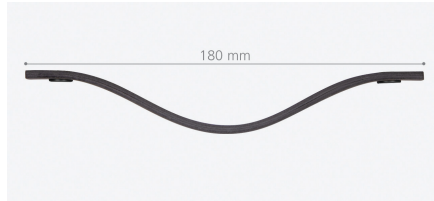

Schwinn Series 34026

Design: Michael Graves
 Material: Steel/Brass/Furniture Linoleum
 Environmental Information:
 - Fully Recyclable
 - Meets RoHS Standards
 ADA Compliant: Yes

Schwinn Item 34026 Knob

29 x 29 mm C/C 0 mm; M4 Thread	
Polished Chrome/Dark Blue Order Nr. 60171	\$20.00
Polished Chrome/Burgundy Order Nr. 60173	\$20.00
Brushed Brass/Dark Blue Order Nr. 60172	\$20.00
Brushed Brass/Burgundy Order Nr. 60174	\$20.00

Schwinn Item 34026/96 Pull

132 x 26 x 29 mm C/C 96 mm; M4 Thread	
Polished Chrome/Dark Blue Order Nr. 60175	\$31.00
Polished Chrome/Burgundy Order Nr. 60177	\$31.00
Brushed Brass/Dark Blue Order Nr. 60176	\$31.00
Brushed Brass/Burgundy Order Nr. 60178	\$31.00

- Fully Recyclable
 - Meets RoHS Standards
- ADA Compliant: Yes

180 x 25 x 23 mm C/C 160 mm; M4 Thread	
Polished Chrome/Ash	\$26.00
Order Nr. 59526	
Matte Black/Ash	\$26.00
Order Nr. 59525	
Polished Chrome/Iron	\$26.00
Order Nr. 59528	
Matte Black/Iron	\$26.00
Order Nr. 59527	
Polished Chrome/Black	\$26.00
Order Nr. 59530	
Matte Black/Black	\$26.00
Order Nr. 59529	
Brushed Brass/Dark Green	\$26.00
Order Nr. 59532	
Matte Black/Dark Green	\$26.00
Order Nr. 59531	
Brushed Brass/Dark Blue	\$26.00
Order Nr. 59534	
Matte Black/Dark Blue	\$26.00
Order Nr. 59533	
Brushed Brass/Burgundy	\$26.00
Order Nr. 59536	
Matte Black/Burgundy	\$26.00
Order Nr. 59535	

Schwinn Item 22447/32 Pull

Material: Zamak/Furniture Linoleum

Environmental Information:

- Fully Recyclable
 - Meets RoHS Standards
- ADA Compliant: No

43 x 47 x 30 mm C/C 32 mm; M4 Thread	
Polished Chrome/Ash	\$24.00
Order Nr. 59538	
Matte Black/Ash	\$24.00
Order Nr. 59537	
Matte Gold/Ash	\$24.00
Order Nr. 59539	
Polished Chrome/Iron	\$24.00
Order Nr. 59541	
Matte Black/Iron	\$24.00
Order Nr. 59540	
Matte Gold/Iron	\$24.00
Order Nr. 59542	
Polished Chrome/Black	\$24.00
Order Nr. 59544	
Matte Black/Black	\$24.00
Order Nr. 59543	
Matte Gold/Black	\$24.00
Order Nr. 59545	